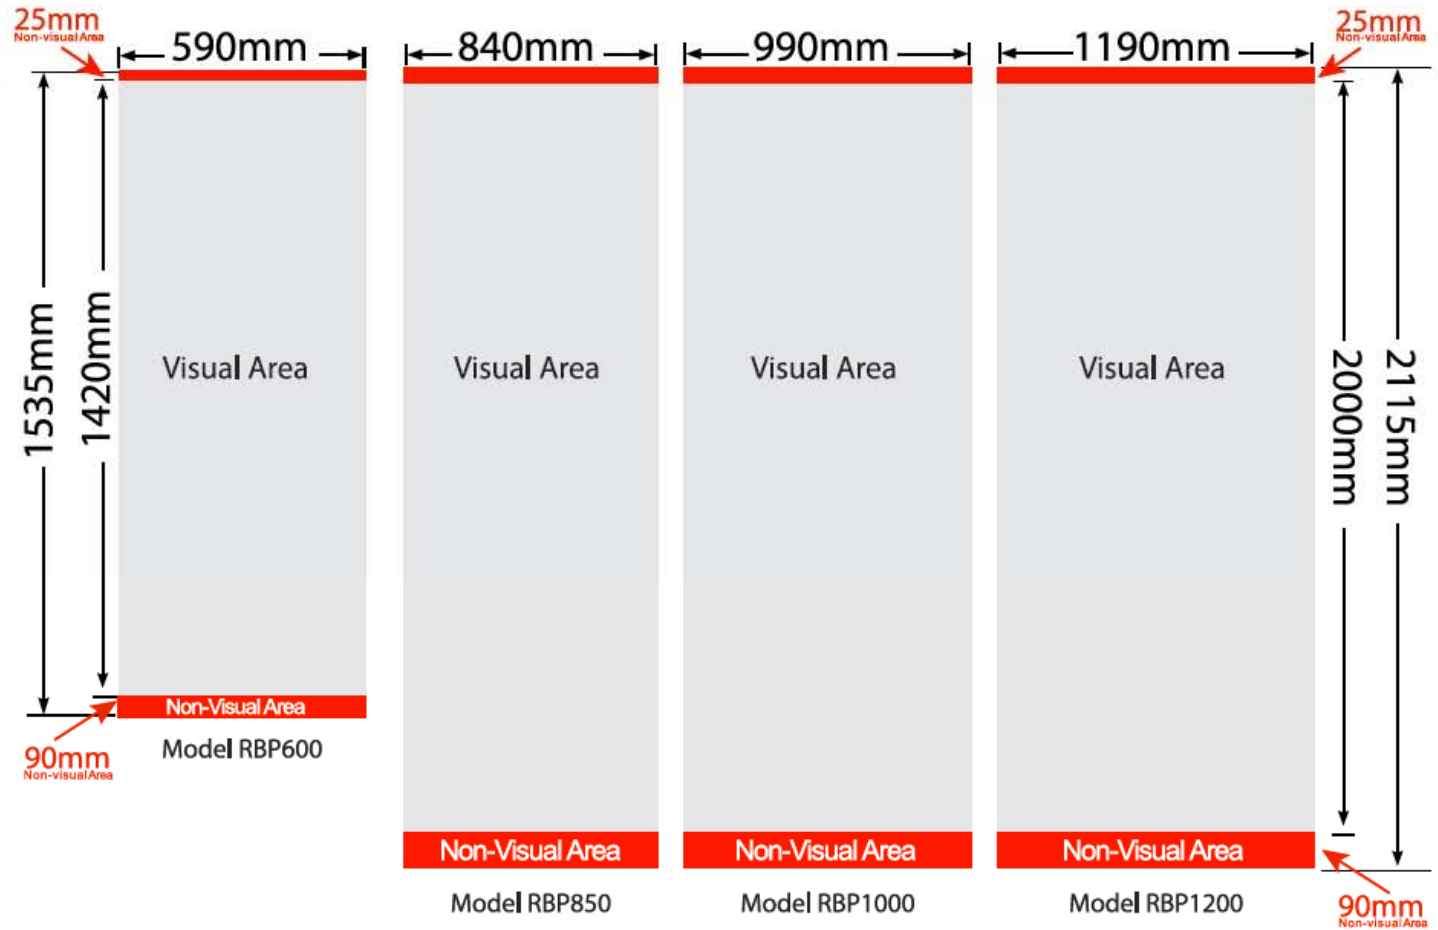

Premium Retractable

Package includes:

Total estimate weight: 5KG

- * Bannershop recommends that the background image at the bottom should continue (ie. Bleed fully into the bottom and top of **non-visual area**. That is, the image should not stop at the **non-visual area**).
- * Please note that the width of the print is 10mm narrower than the width of the unit.
- * Contact our Sales department for customised height.

- Format:**
PDF or High resolution Jpeg
* Please setup in 1:1 scale with 150DPI
* If you request colormatch service , supply us with high resolution PDF
- Font:**
All the text Must be outlined
- Color Mode:**
CMYK

Deluxe Retractable

Package includes:

Total estimate weight: 7KG

- * Bannershop recommends that the background image at the bottom should continue (ie. Bleed fully into the bottom and top of **non-visual area**. That is, the image should not stop at the **non-visual area**).
- * Please note that the width of the print is 10mm narrower than the width of the unit.
- * Contact our Sales department for customised height.