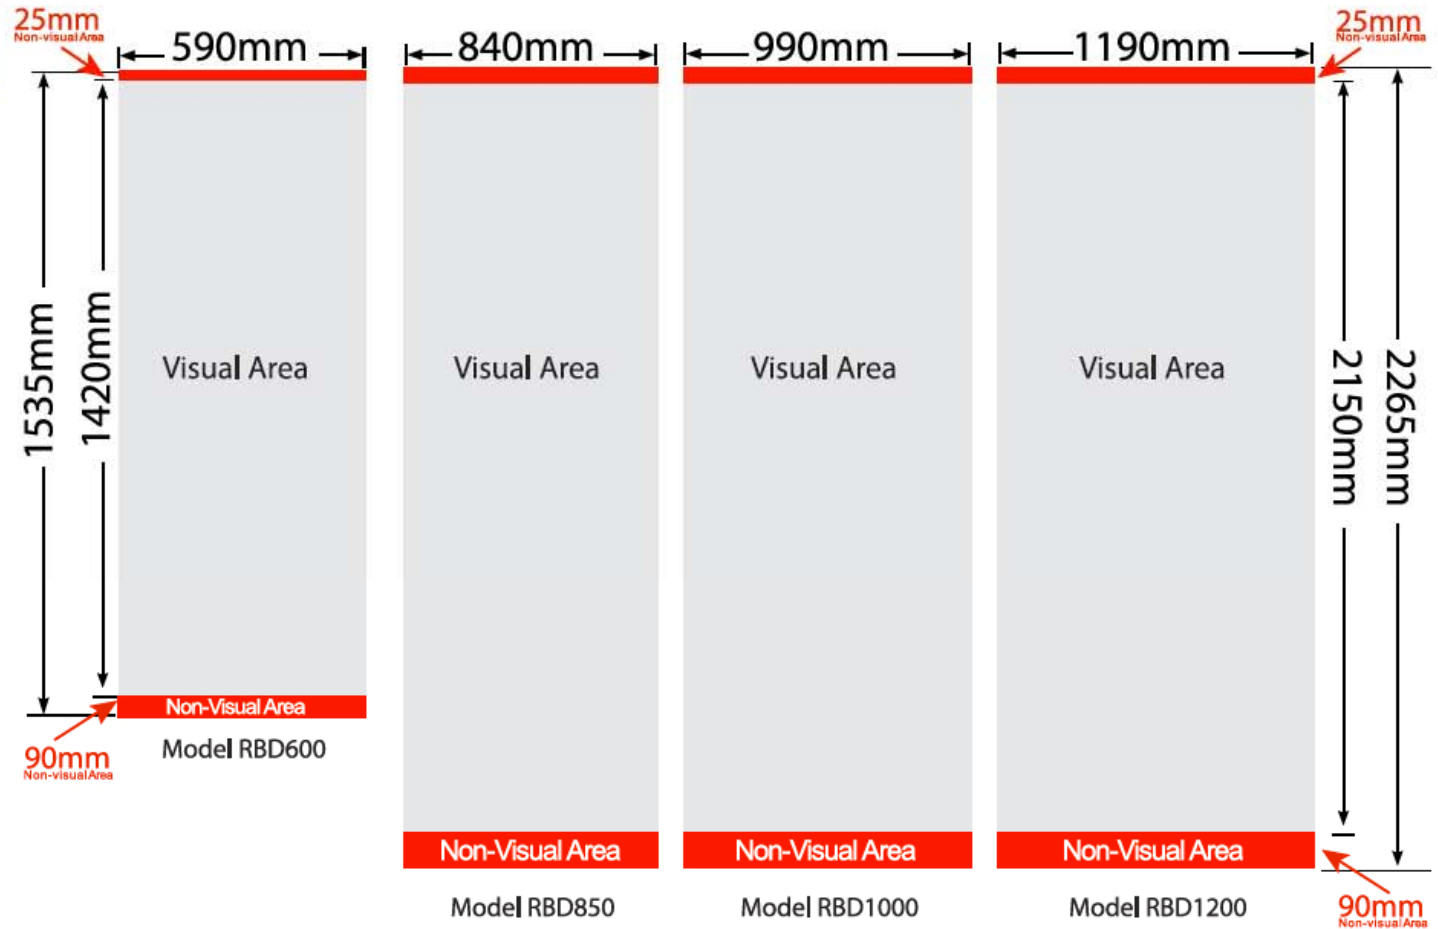

Premium Retractable

Package includes:

Total estimate weight: 5KG

- * Bannershop recommends that the background image at the bottom should continue (ie. Bleed fully into the bottom and top of **non-visual area**. That is, the image should not stop at the **non-visual area**).
- * Please note that the width of the print is 10mm narrower than the width of the unit.
- * Contact our Sales department for customised height.

- Format:**
PDF or High resolution Jpeg
* Please setup in 1:1 scale with 150DPI
* If you request colormatch service , supply us with high resolution PDF
- Font:**
All the text Must be outlined
- Color Mode:**
CMYK

Deluxe Retractable

Package includes:

Total estimate weight: 7KG

- * Bannershop recommends that the background image at the bottom should continue (ie. Bleed fully into the bottom and top of **non-visual area**. That is, the image should not stop at the **non-visual area**).
- * Please note that the width of the print is 10mm narrower than the width of the unit.
- * Contact our Sales department for customised height.