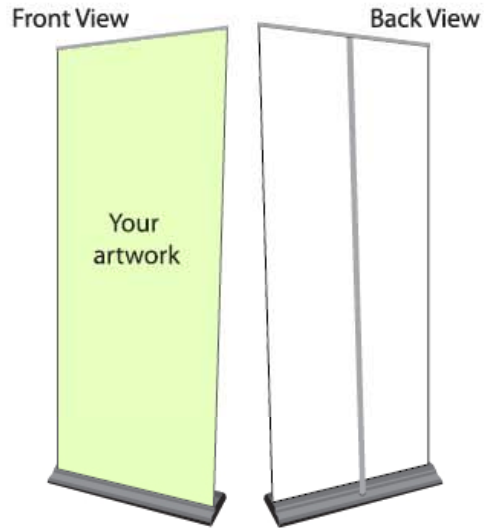

Premium Retractable

Package includes:

Total estimate weight: 5KG

- * Bannershop recommends that the background image at the bottom should continue (ie. Bleed fully into the bottom and top of **non-visual area**. That is, the image should not stop at the **non-visual area**).
- * Please note that the width of the print is 10mm narrower than the width of the unit.
- * Contact our Sales department for customised height.

Deluxe Retractable

Package includes:

Total estimate weight: 7KG

- * Bannershop recommends that the background image at the bottom should continue (ie. Bleed fully into the bottom and top of **non-visual area**. That is, the image should not stop at the **non-visual area**).
- * Please note that the width of the print is 10mm narrower than the width of the unit.
- * Contact our Sales department for customised height.